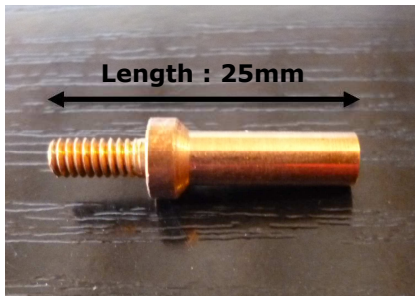

ELECTRODES AND EXTENSION FOR CS ASP 5 WELDING PEN

Extension for CS ASP 340
Reference Soudax: 80002135

CS ASP 340 with angle at 45°
Reference Soudax: 80006771

CS ASP 340 with angle 90°
Reference Soudax : 80002131