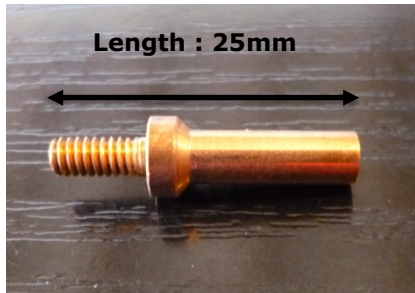

ELECTRODES AND EXTENSION FOR CS ASP 5 WELDING PEN

Extension for CS ASP 340

Reference Soudax: 80002135

CS ASP 340 with angle at 45°

Reference Soudax: 80006771

CS ASP 340 with angle 90°

Reference Soudax : 80002131