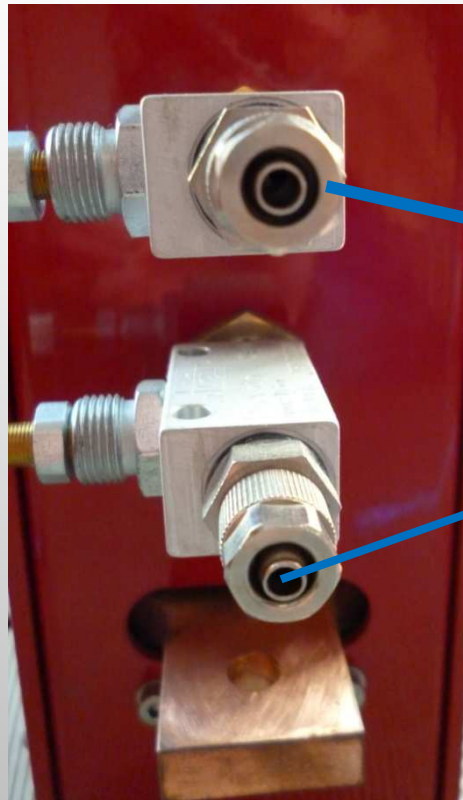

PNEUMATIC SCHEME OF THE TSA 60

TSA

Pneumatic footswitch

AIR SUPPLY
MAX 6 BARS

Manometre